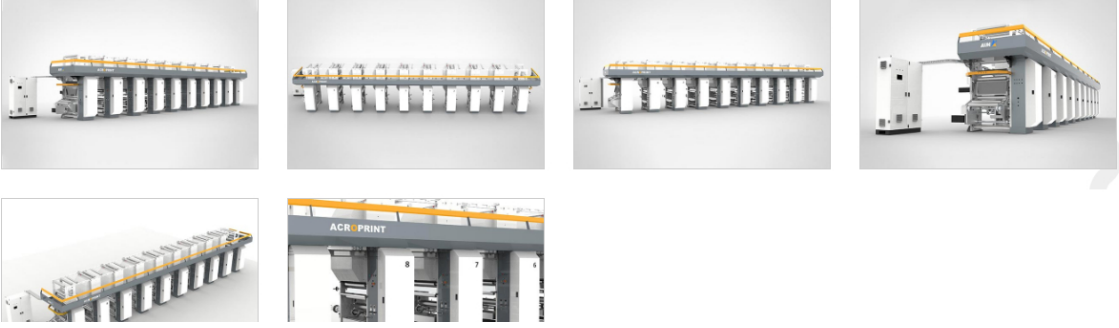

Product Gallery